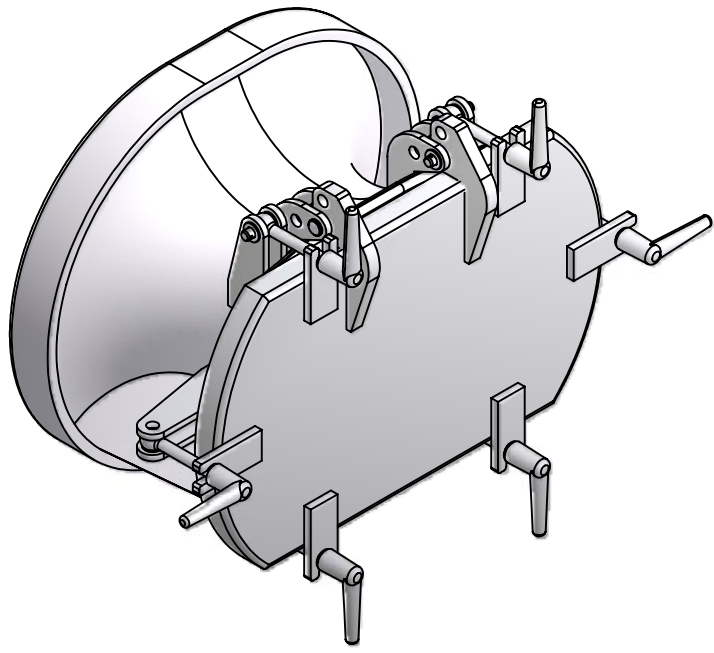

## TM 506012L Weather Tight Cover for DIN Chock A12

**ISOMETRIC VIEW**

See reverse for details ⇒

**TECH-MARINE EQUIPMENT APS**

**ESRUMVEJ 421 • 3080 TIKØB • DENMARK**

E-mail: Tech-Marine@Tech-Marine.dk • www.tech-marine.dk

Phone +45 4970 4395 • Fax + 45 4970 1769 • CVR 25 99 96 49

Weather tight cover in compliance with the 1966 load line conventions IMO resolution MSC. 143(77). Entered into force from January 1st 2005.

**Order:** TM 506012L