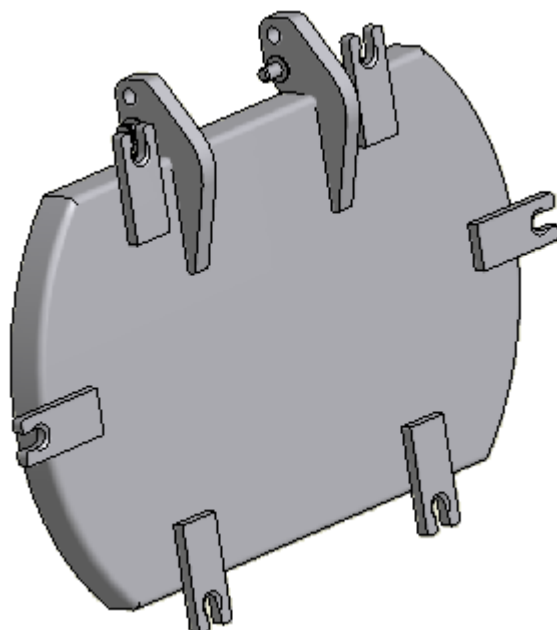

## TM 506012L Weather Tight Cover for DIN Chock A12

**ISOMETRIC VIEW**

See reverse for details ⇒

**TECH-MARINE EQUIPMENT APS**

**ESRUMVEJ 421 • 3080 TIKØB • DENMARK**

E-mail: Tech-Marine@Tech-Marine.dk • www.tech-marine.dk

Phone +45 4970 4395 • Fax + 45 4970 1769 • CVR 25 99 96 49

Weather tight cover in compliance with the 1966 load line conventions IMO resolution MSC. 143(77). Entered into force from January 1st 2005.

**Order:** TM 506012L