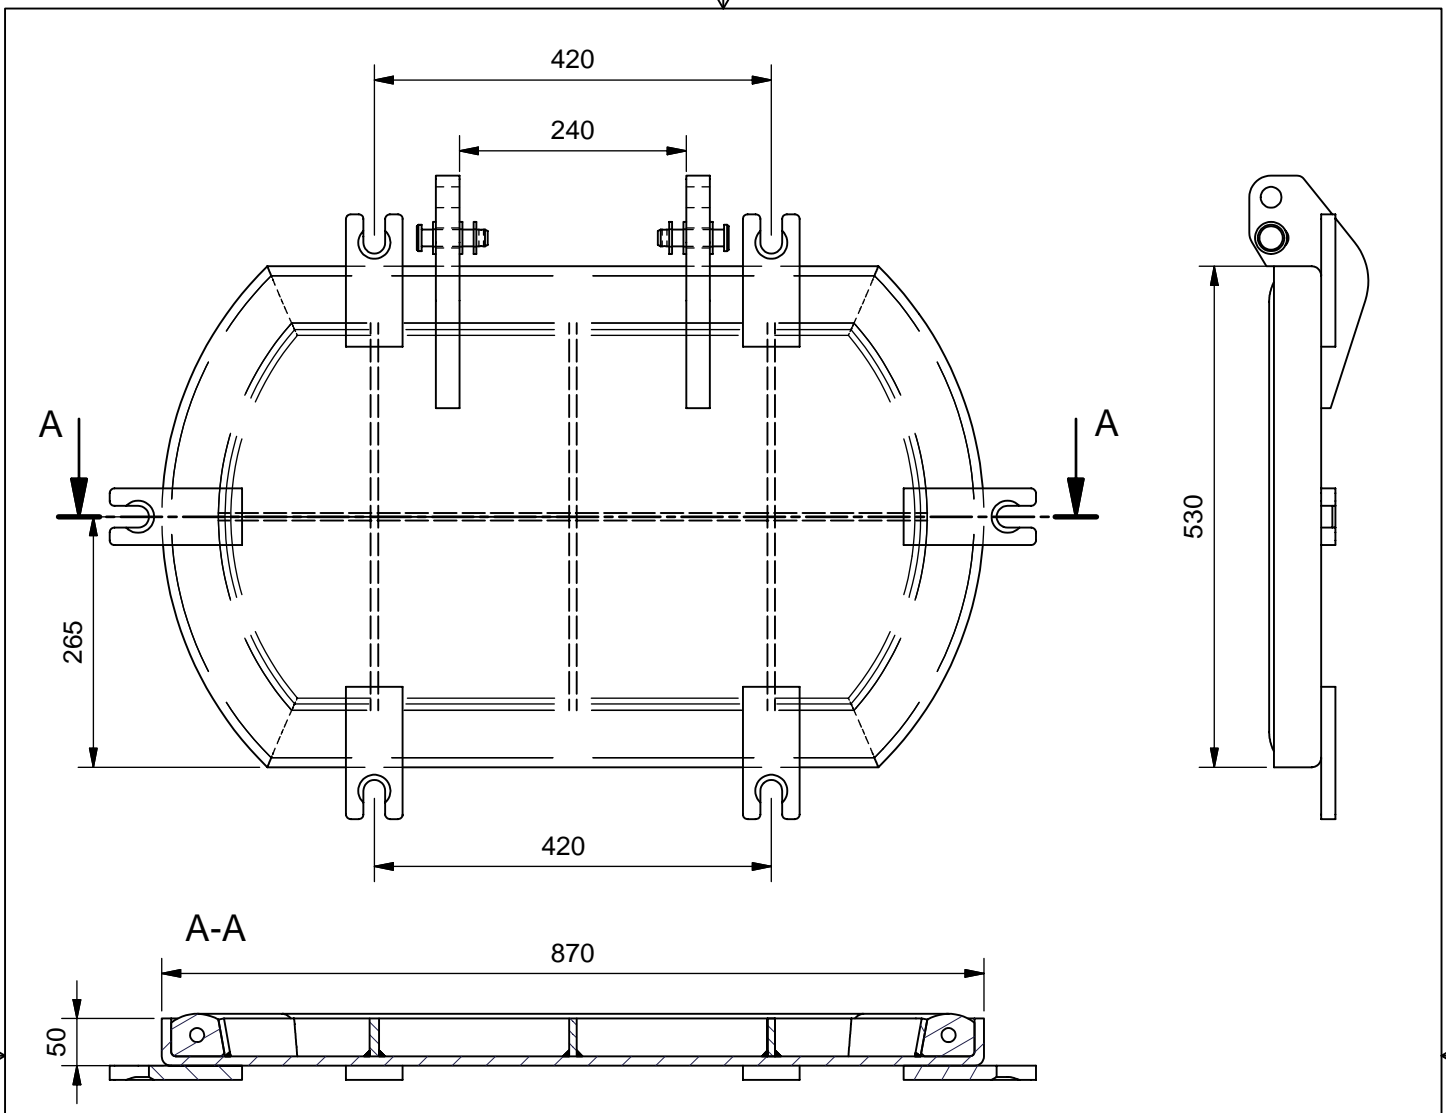

## TM 506012L Weather Tight Cover for DIN Chock A12

**ISOMETRIC VIEW**

See reverse for details ⇒

**TECH-MARINE EQUIPMENT APS**

**ESRUMVEJ 421 • 3080 TIKØB • DENMARK**

E-mail: Tech-Marine@Tech-Marine.dk • www.tech-marine.dk

Phone +45 4970 4395 • Fax + 45 4970 1769 • CVR 25 99 96 49

Weather tight cover in compliance with the 1966 load line conventions IMO resolution MSC. 143(77). Entered into force from January 1st 2005.

**Order:** TM 506012L