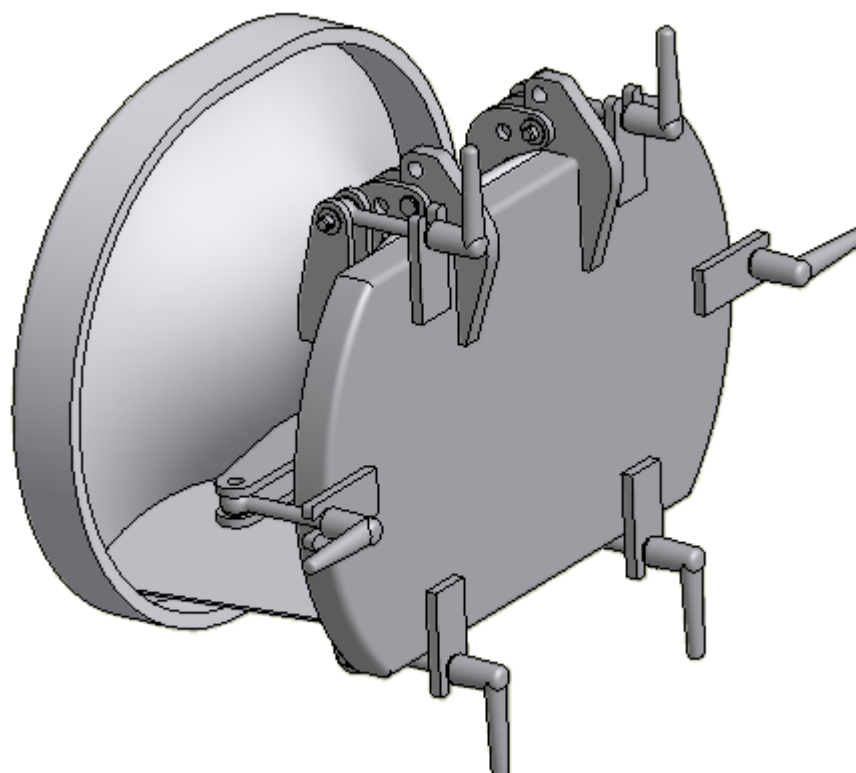

## TM 506012L Weather Tight Cover for DIN Chock A12

**ISOMETRIC VIEW**

See reverse for details ⇒

**TECH-MARINE EQUIPMENT APS**

**ESRUMVEJ 421 • 3080 TIKØB • DENMARK**

E-mail: Tech-Marine@Tech-Marine.dk • www.tech-marine.dk

Phone +45 4970 4395 • Fax + 45 4970 1769 • CVR 25 99 96 49

Weather tight cover in compliance with the 1966 load line conventions IMO resolution MSC. 143(77). Entered into force from January 1st 2005.

**Order:** TM 506012L