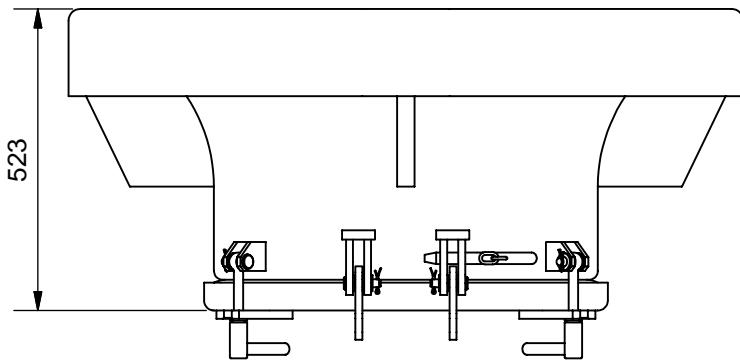

TM 506016L DN 600 Shore Connection with Cover

See reverse for details ⇒

TECH-MARINE EQUIPMENT APS
ESRUMVEJ 421 • 3080 TIKØB • DENMARK

E-mail: Tech-Marine@Tech-Marine.dk • www.tech-marine.dk
Phone +45 4970 4395 • Fax +45 4970 1769 • CVR 25 99 96 49

Bulwark Chock 600x450 acc. TM506014

Order: TM 506016L-Type
Example: TM 506016L-600x450

STANDARD

Tech-Marine Equipment ApS
 Esrumvej 421 - DK 3080 Tikøb
 Phone +45 4970 4395 Fax. +45 4970 1769

Existing law protects TMs rights of possession to this drawing. The design or the drawing must not, without permission of TM be published, copied, reproduced, manufactured or exploited in any other way.

TM 506016L
 DN 600
 Shore Connection with Cover

Date	Checked	Revision
27-10-2009		
Sheet	2 of 2	