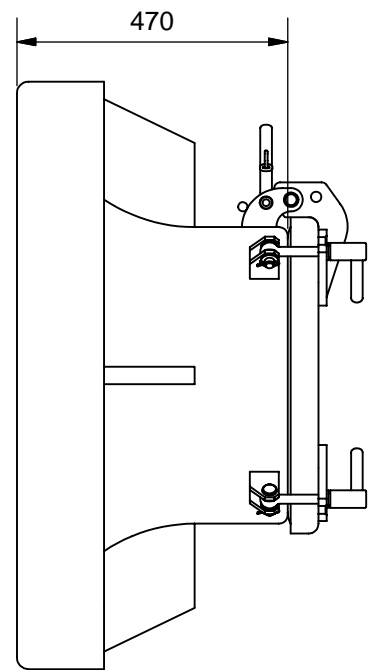

TM 506016L DN 600 Shore Connection with Cover

See reverse for details ⇒

TECH-MARINE EQUIPMENT APS
ESRUMVEJ 421 • 3080 TIKØB • DENMARK

E-mail: Tech-Marine@Tech-Marine.dk • www.tech-marine.dk
Phone +45 4970 4395 • Fax +45 4970 1769 • CVR 25 99 96 49

Bulwark Chock 600x450 acc. TM506014

Order: TM 506016L-Type
Example: TM 506016L-600x450

STANDARD

Tech-Marine Equipment ApS
 Esrumvej 421 - DK 3080 Tikøb
 Phone +45 4970 4395 Fax. +45 4970 1769

Existing law protects TMs rights of possession to this drawing. The design or the drawing must not, without permission of TM be published, copied, reproduced, manufactured or exploited in any other way.

TM 506016L
 DN 600
 Shore Connection with Cover

Date	Checked	Revision
27-10-2009		
Sheet	2 of 2	