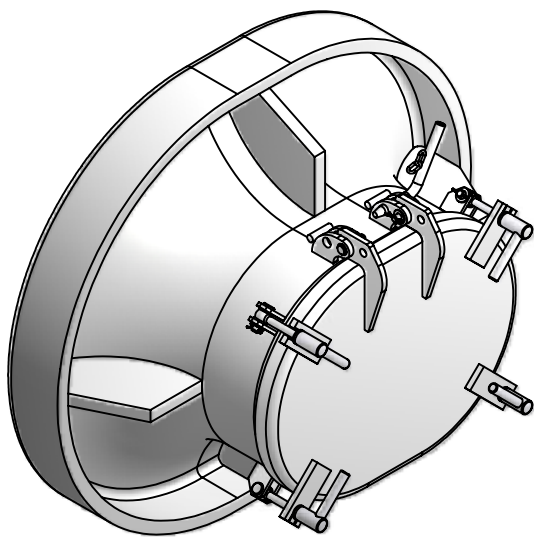

TM 506016L DN 600 Shore Connection with Cover

See reverse for details ⇒

TECH-MARINE EQUIPMENT APS
ESRUMVEJ 421 • 3080 TIKØB • DENMARK

E-mail: Tech-Marine@Tech-Marine.dk • www.tech-marine.dk
Phone +45 4970 4395 • Fax +45 4970 1769 • CVR 25 99 96 49

Bulwark Chock 600x450 acc. TM506014

Order: TM 506016L-Type
Example: TM 506016L-600x450

STANDARD

Tech-Marine Equipment ApS
 Esrumvej 421 - DK 3080 Tikøb
 Phone +45 4970 4395 Fax. +45 4970 1769

Existing law protects TMs rights of possession to this drawing. The design or the drawing must not, without permission of TM be published, copied, reproduced, manufactured or exploited in any other way.

TM 506016L
 DN 600
 Shore Connection with Cover

Date	Checked	Revision
27-10-2009		
Sheet	2 of 2	