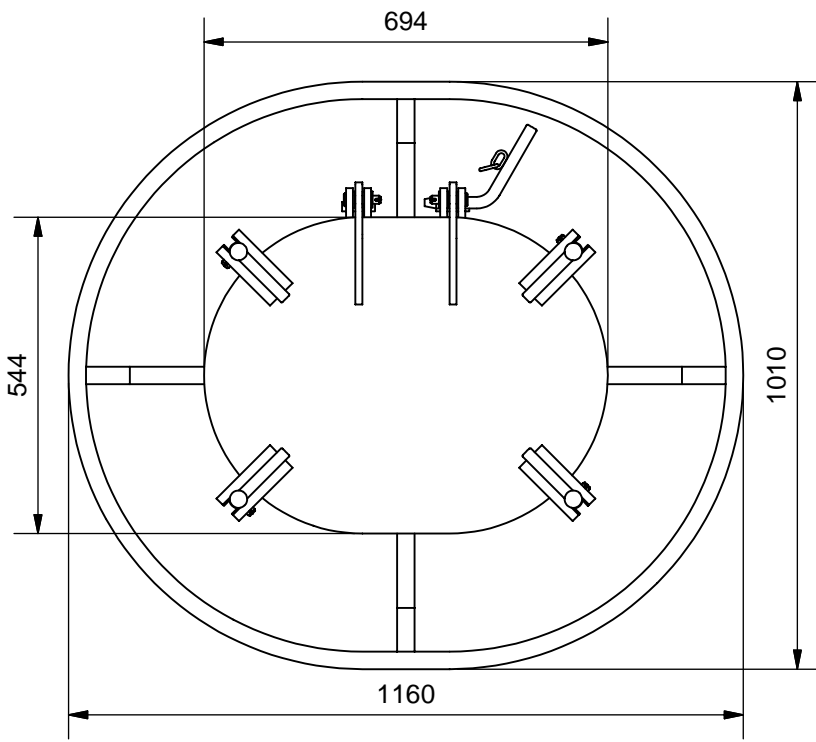

TM 506016L DN 600 Shore Connection with Cover

See reverse for details ⇒

TECH-MARINE EQUIPMENT APS
ESRUMVEJ 421 • 3080 TIKØB • DENMARK

E-mail: Tech-Marine@Tech-Marine.dk • www.tech-marine.dk
Phone +45 4970 4395 • Fax +45 4970 1769 • CVR 25 99 96 49

Bulwark Chock 600x450 acc. TM506014

Order: TM 506016L-Type
Example: TM 506016L-600x450

STANDARD

Tech-Marine Equipment ApS
 Esrumvej 421 - DK 3080 Tikøb
 Phone +45 4970 4395 Fax. +45 4970 1769

Existing law protects TMs rights of possession to this drawing. The design or the drawing must not, without permission of TM be published, copied, reproduced, manufactured or exploited in any other way.

TM 506016L
 DN 600
 Shore Connection with Cover

Date	Checked	Revision
27-10-2009		
Sheet	2 of 2	