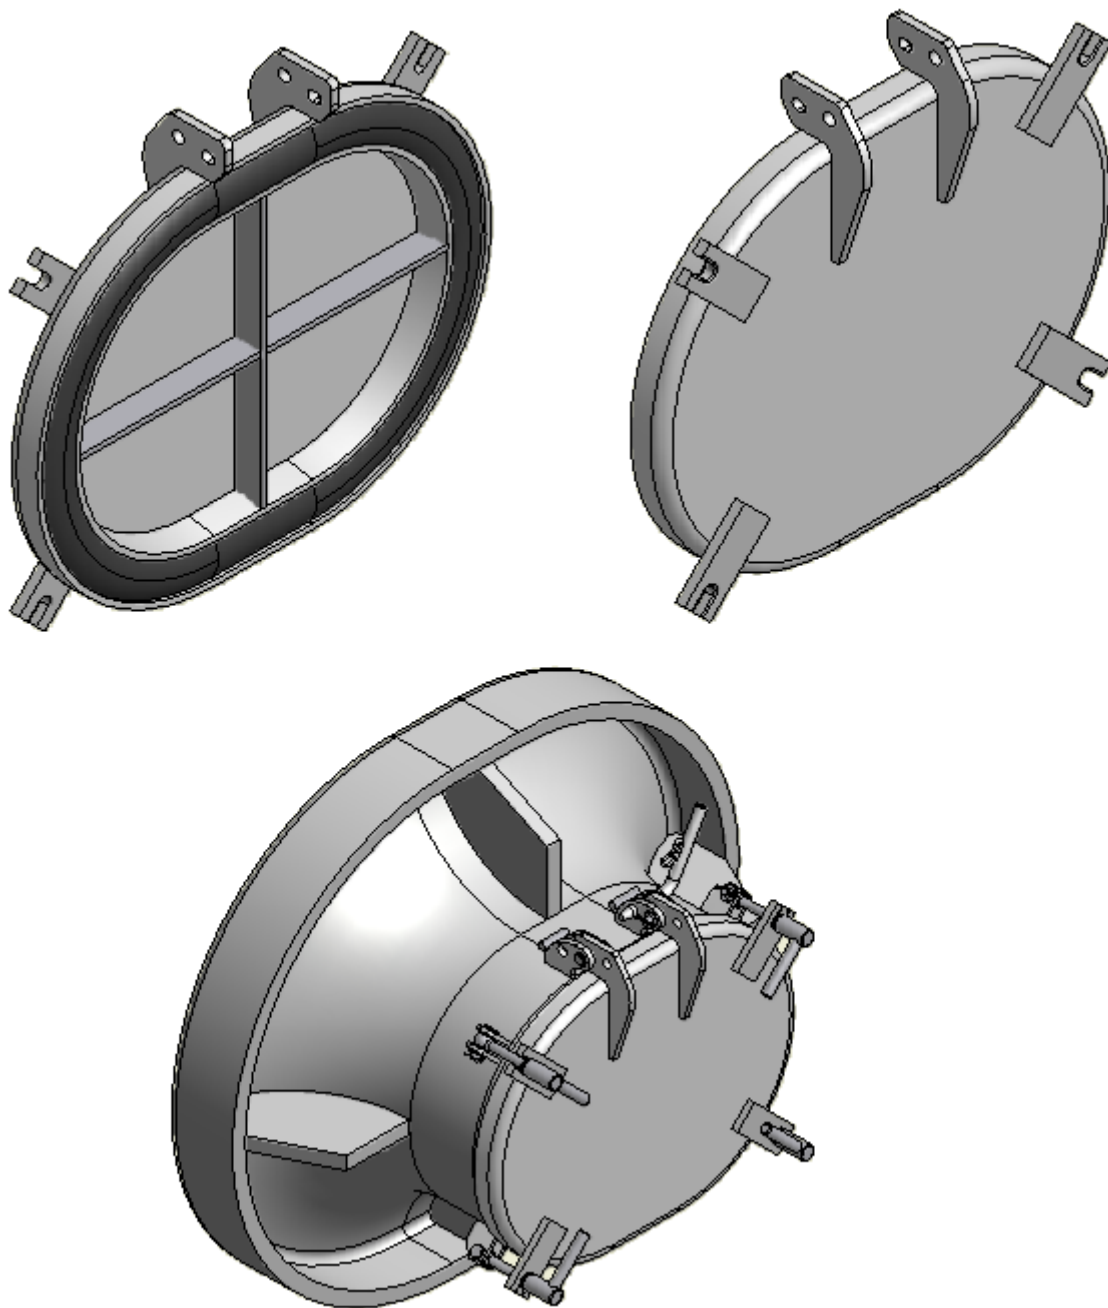

TM 506016L DN 600 Shore Connection with Cover

See reverse for details ⇒

TECH-MARINE EQUIPMENT APS
ESRUMVEJ 421 • 3080 TIKØB • DENMARK

E-mail: Tech-Marine@Tech-Marine.dk • www.tech-marine.dk
Phone +45 4970 4395 • Fax +45 4970 1769 • CVR 25 99 96 49

Bulwark Chock 600x450 acc. TM506014

Order: TM 506016L-Type
Example: TM 506016L-600x450

STANDARD

Tech-Marine Equipment ApS
 Esrumvej 421 - DK 3080 Tikøb
 Phone +45 4970 4395 Fax. +45 4970 1769

Existing law protects TMs rights of possession to this drawing. The design or the drawing must not, without permission of TM be published, copied, reproduced, manufactured or exploited in any other way.

TM 506016L
 DN 600
 Shore Connection with Cover

Date	Checked	Revision
27-10-2009		
Sheet	2 of 2	