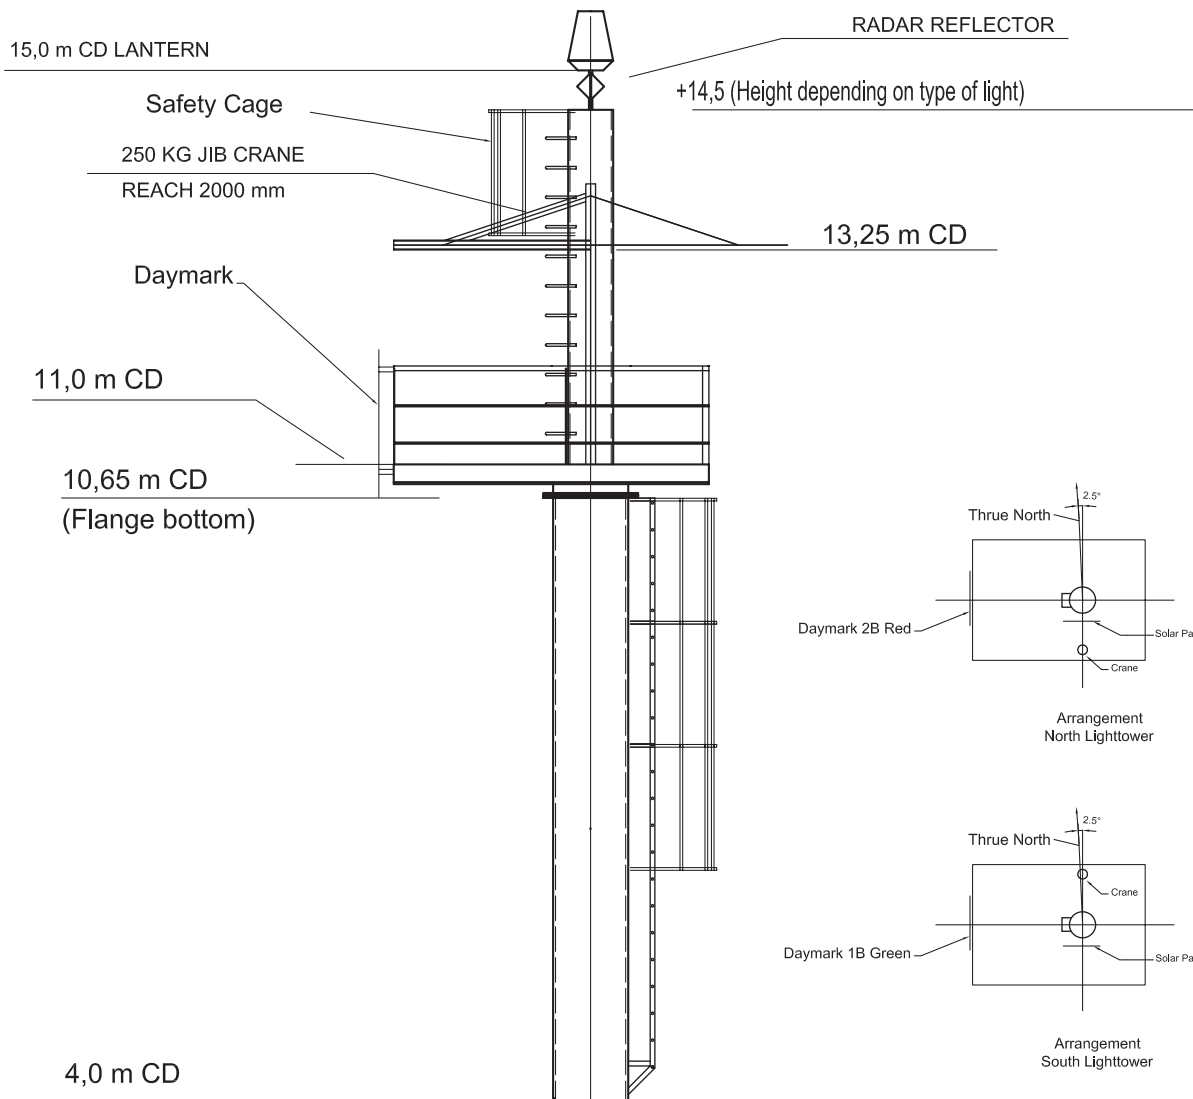

TM 517005L Lighthouse

See reverse for details ⇒

STANDARD

Tech-Marine Equipment ApS Esrumvej 421 - DK 3080 Tikøb Phone. +45 4970 4395 Fax. +45 4970 1769 Existing law protects TMs rights of possession to this drawing. The design or the drawing must not, without permission of TM be published, copied, reproduced, manufactured or exploited in any other way.	TM517005L Lighthouse General Arrangement	Date	Checked by	Revision:
		16-09-2013		
		Sheet	2 of 2	